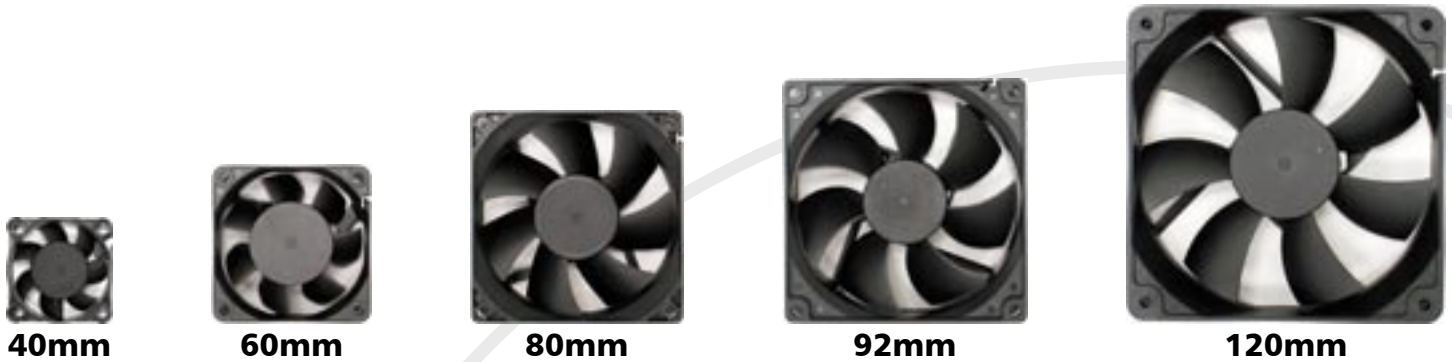

Hybrid bearings
reduce weight and noise

Forward-swept blade design
maximizes airflow

Silicone composite mounts
put an end to vibration noise

3 → 4 pin converter
to power your fan from
your PC's power supply or
motherboard

* iXtrema 92mm fan shown. Fan and accessories not shown to scale. Package includes weighted screws for cases that do not support silicone composite mounts. Appearance of actual product may differ slightly from images.

IXTREMA QUIET LED FANS

We took our award-winning iXtrema Quiet Fans and souped them up for case modders.

iXtrema Quiet LED Fans come in iridescent blue, green, and red—mix or match to fit your style.

Available in 80mm (shown) and 120mm sizes.

Visit silenx.com to find a reseller near you.

IXTREMA QUIET FANS

Notes

All measurements are taken in an anechoic chamber from a distance of 1m along each of the 3 axes. Actual noise output may vary depending on the ambient temperature and amount of obstructions in the airflow path.